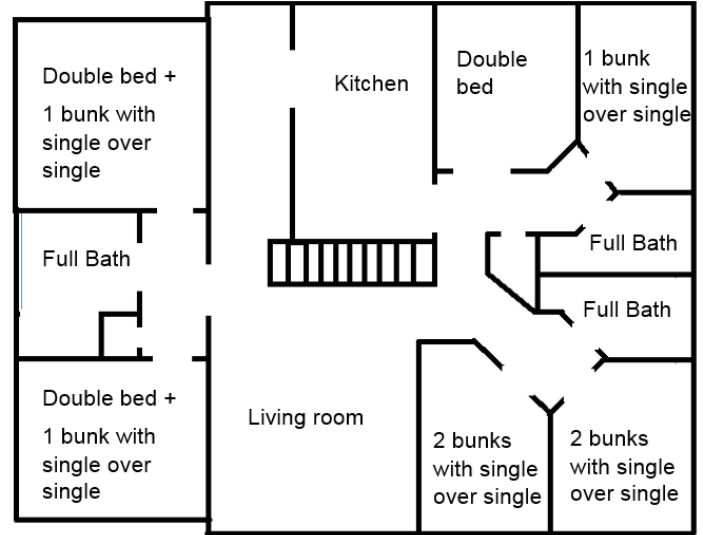

WEST CAMPUS LODGING

BLACK MOUNTAIN HOME

"GLORIFYING GOD BY CARING FOR CHILDREN AND FAMILIES"

MOUNTAIN VIEW LODGE

Lodge Layout

1st Floor: Conference room, restrooms

2nd Floor: Kitchen, living room, 6 bedrooms, 3 bathrooms, deck, covered front porch

3rd Floor: 2 bedrooms, 2 bathrooms

see floor plan on reverse

Things to consider:

Lodge generally limited to families, adults, or college groups.

BMH initially provides one roll of toilet paper in each bathroom and one trash bag in each can. Please bring enough to resupply your group.

No pets.

Linens not provided.

Questions? Email ecouvert@blackmountainhome.org

At a glance:

- ADA compliant
- Fully equipped kitchen
- Back deck
- Covered front porch with view of the mountains
- Conference room has A/V capabilities
- 25 beds (sleeps 25-30)
- 4 family rooms with bunks and double beds

WEST CAMPUS LODGING

BLACK MOUNTAIN HOME

"GLORIFYING GOD BY CARING FOR CHILDREN AND FAMILIES"

MOUNTAIN VIEW LODGE

First Floor

(ADA Compliant)

Second Floor

(ADA Compliant)