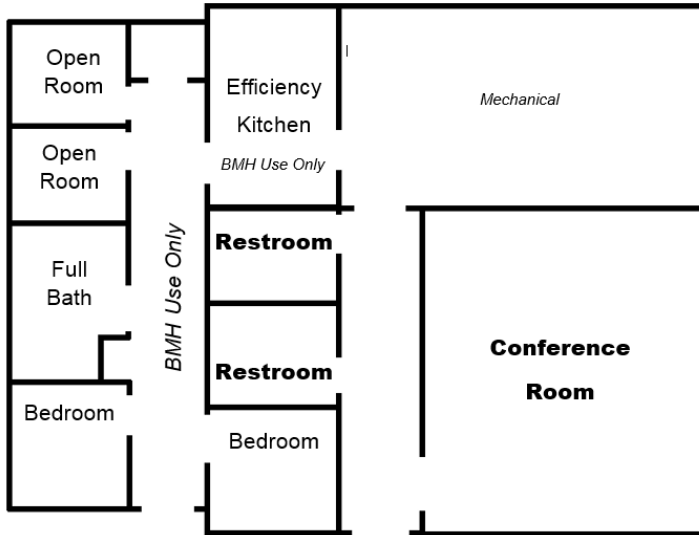

3rd Floor: 2 bedrooms, 2 bathrooms

see floor plan on reverse

Things to consider:

Lodge generally limited to families, adults, or college groups.

BMH initially provides one roll of toilet paper in each bathroom and one trash bag in each can. Please bring enough to resupply your group.

No pets.

Linens not provided.

Questions? Email ecouvert@blackmountainhome.org

At a glance:

- ADA compliant
- Fully equipped kitchen
- Back deck
- Covered front porch with view of the mountains
- Conference room has A/V capabilities
- 25 beds (sleeps 25-30)
- 4 family rooms with bunks and double beds

WEST CAMPUS LODGING

BLACK MOUNTAIN HOME

"GLORIFYING GOD BY CARING FOR CHILDREN AND FAMILIES"

MOUNTAIN VIEW LODGE

First Floor

(ADA Compliant)

Second Floor

(ADA Compliant)

Third Floor